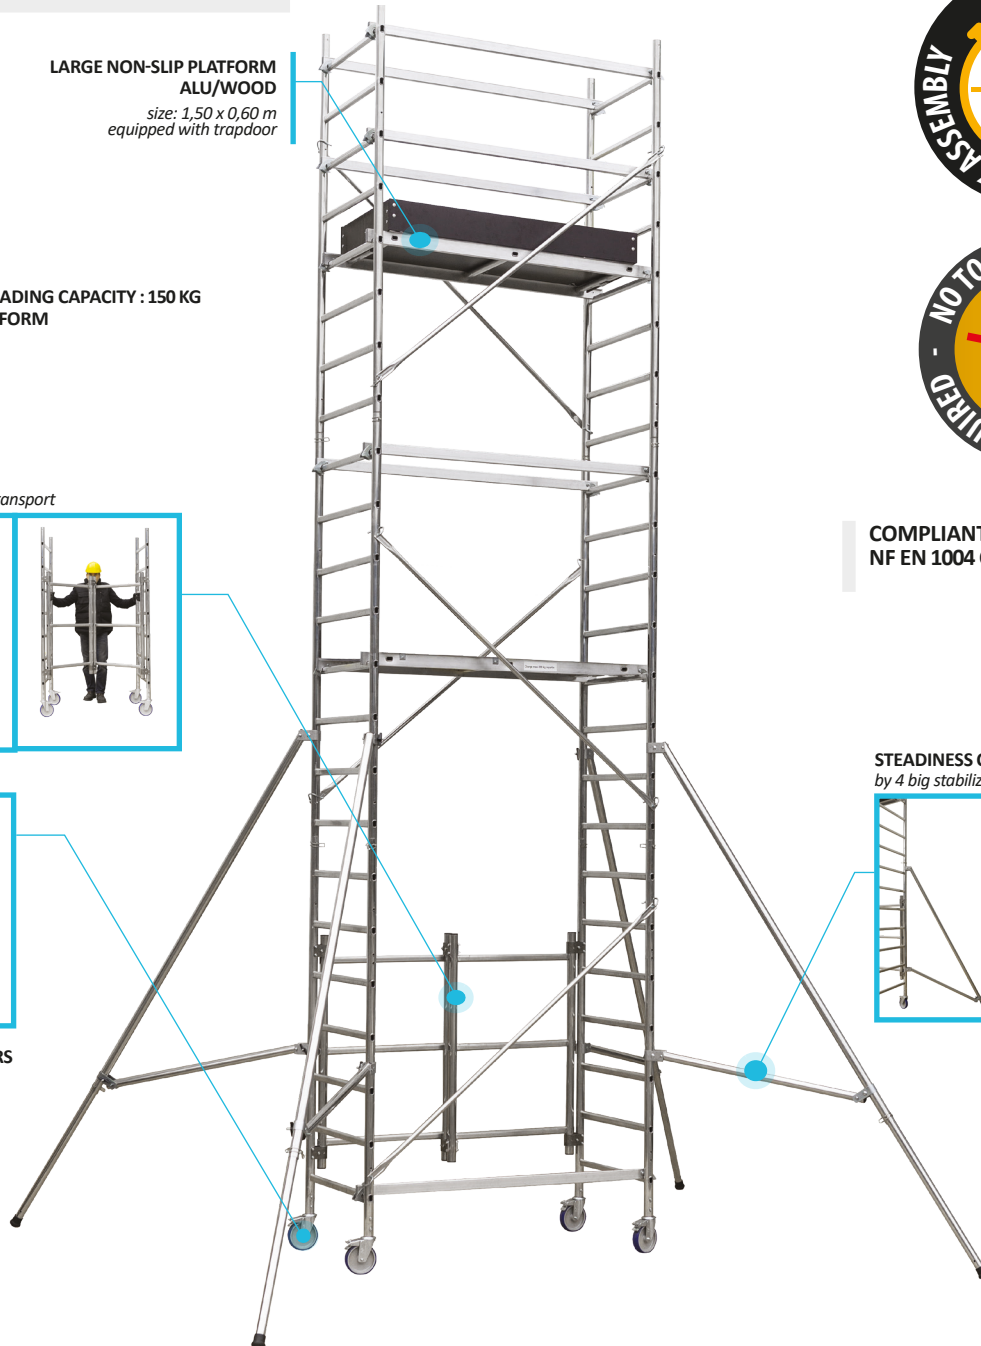

3-YEAR WARRANTY

COMPLIANT WITH STANDARD NF EN 1004

MADE IN FRANCE

SCAFFOLDS

KLAPPGERÜST // MAXIMUM WORKING HEIGHT : 7,00 M

ALUMINIUM MOBILE FOLDABLE SCAFFOLD WITH 3 POSSIBLE WORKING HEIGHTS suitable for indoor or outdoor jobs

LARGE NON-SLIP PLATFORM ALU/WOOD size: 1,50 x 0,60 m equipped with trapdoor

MAXIMUM LOADING CAPACITY : 150 KG ON EACH PLATFORM

FOLDABLE BASE easy storage and transport

4 SWIVEL CASTORS WITH BRAKE diameter 150 mm

COMPLIANT WITH STANDARD NF EN 1004 CL3

STEADINESS CERTAINTY by 4 big stabilizers height-adjustable and rotating.

KONFOR

Item code	Barcode	(m)	(m)	(L x W x D) (m)	(kg)	(L x W x D) (m)
370700	3 172965 102062	0.90	3.00	2.04 x 1.60 x 0.78	30.6	2.30 x 0.75 x 0.35
370703	3172963707030	2.90	5.00	4.04 x 2.95 x 2.50	34.0	2.30 x 0.75 x 0.20
370705	3172963707050	4.90	7.00	6.04 x 3.60 x 3.20	21.9	2.30 x 0.75 x 0.14

Pack 1 Code: 370700 30.6 kg

Pack 2 Code: 370703 34 kg

Pack 3 Code: 370705 21.9 kg