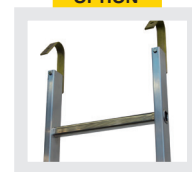

✓ **COMFORTABLE!**
more comfort thanks to the 80 mm wide non-slip steps.

✓ **STABLE!**
Anti-slip and anti-skid socks.

SM
10 RUNGS

SA // STEEL SINGLE

Item code	Barcode	Stiles (mm)	Stiles (m)	Stiles (m)	Stiles (m)	Stiles (m)	(L x W x D)	(kg)	(m)	(m)
516108	3172965161083	8	50	2.35	2.30	1.35	2.35 x 0.35 x 0.08	9.20	0.35	-
516110	3172965161106	10	50	2.95	2.85	1.85	2.95 x 0.35 x 0.08	11.40	0.35	-
516112	3172965161120	12	50	3.50	3.40	2.40	3.50 x 0.35 x 0.08	14.10	-	0.83
516114	3172965161144	14	50	4.05	3.95	2.95	4.05 x 0.35 x 0.08	16.20	-	0.83
516117	3172965161175	17	50	4.90	4.75	3.75	4.90 x 0.35 x 0.08	19.50	-	0.83

MAXIMUM LOADING CAPACITY 150 KG

✓ **HIGHLY RESISTANT!**
Stiles in steel coated with aluminium.

From 12 rungs, the single ladder is equipped with a stabilizer bar in aluminium.

✓ **COMFORTABLE!**
Slightly oval shaped rungs, more comfortable to the feet by climbing up and down.

OPTION

STEEL HOOK
see page 86.
Code 380467

SA - 10 RUNGS

STABLE!
Non-slip feet screwed on the stile.