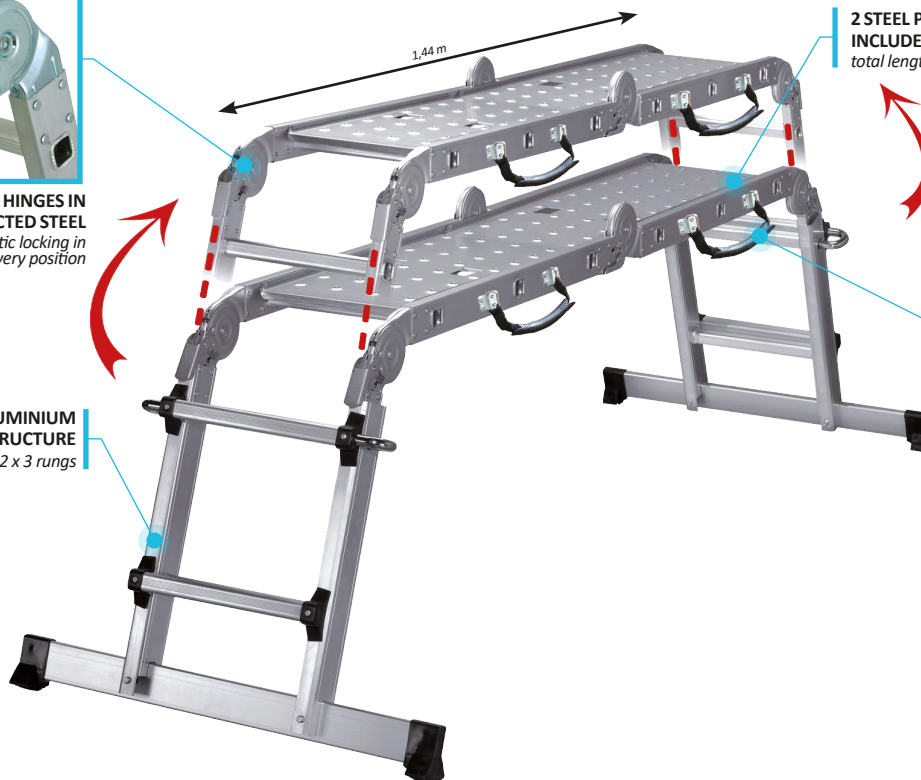

# SOLUCIO // TELESCOPIC & MULTIFUNCTIONS

**REINFORCED HINGES IN PROTECTED STEEL**  
with automatic locking in every position

**ALUMINIUM STRUCTURE**  
of 2 x 2 + 2 x 3 rungs

**2 STEEL PLATFORMS INCLUDED**  
total length : 1.44 x 0.28 m.

**EASY CARRIAGE**  
thanks to the transport grips.

## MULTIPURPOSE AND ADJUSTABLE IN LENGTH

Height adjustable every 25 cm.

USE IN STAIRS

Height from 1m40 to 1m65

Length from 2m25 to 2m50

Length from 2m85 to 3m40

**MAXIMUM LOADING CAPACITY : 150 KG**  
**120 KG IN THE PLATFORM POSITION**