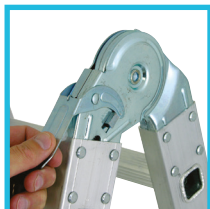

# SOLUCIO // TELESCOPIC & MULTIFUNCTIONS

**REINFORCED HINGES IN PROTECTED STEEL**  
with automatic locking in every position

**ALUMINIUM STRUCTURE**  
of 2 x 2 + 2 x 3 rungs

**2 STEEL PLATFORMS INCLUDED**  
total length : 1.44 x 0.28 m.

**EASY CARRIAGE**  
thanks to the transport grips.

## MULTIPURPOSE AND ADJUSTABLE IN LENGTH

Height adjustable every 25 cm.

USE IN STAIRS

Height from 1m40 to 1m65

Length from 2m25 to 2m50

Length from 2m85 to 3m40

**MAXIMUM LOADING CAPACITY : 150 KG**  
**120 KG IN THE PLATFORM POSITION**